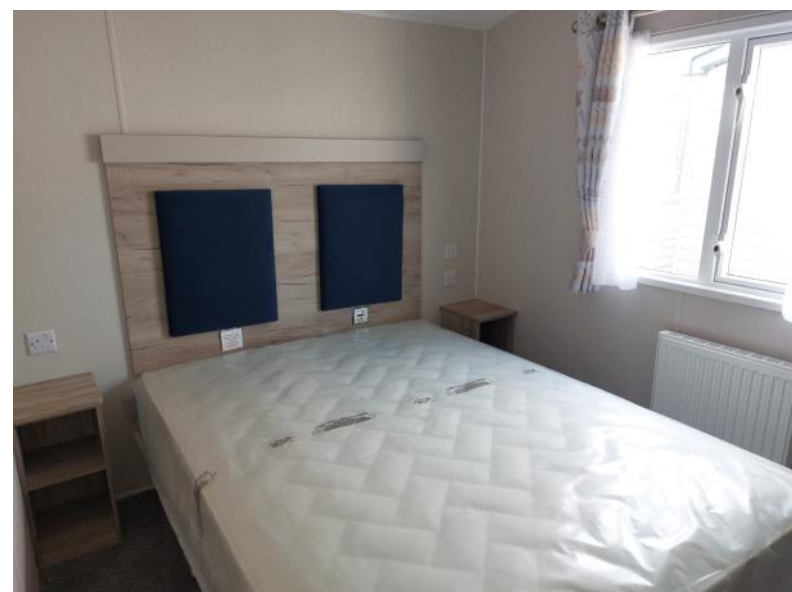

2023 Linwood

38ft x 12ft - 3 bed

£

Inc Vat Ex delivery

Specification includes:

Double Glazing
Central Heating

2023 Linwood

Available at

Features Include;

- Aluminium cladding - standard colour Sandstone
- Energy efficient white PVCu double glazed windows and doors
- L-shaped wraparound seating with fold-out sofa bed and scatter cushions (U-shaped in four bed model)
- TV unit and TV point
- Mirror
- Integrated microwave
- Integrated 70/30 fridge-freezer
- Gas oven/grill with hob and glass splashback
- Extractor fan
- Gas powered water heater
- Freestanding dining table and fixed dinette seating
- Dining bench with integrated
- Upholstered cylinder stools
- Dual flush WC
- Shower enclosure with thermostatically controlled shower shower
- Wash basin
- Double bed with headboard
- Bedside cabinets
- Wardrobe
- Dressing table with mirror