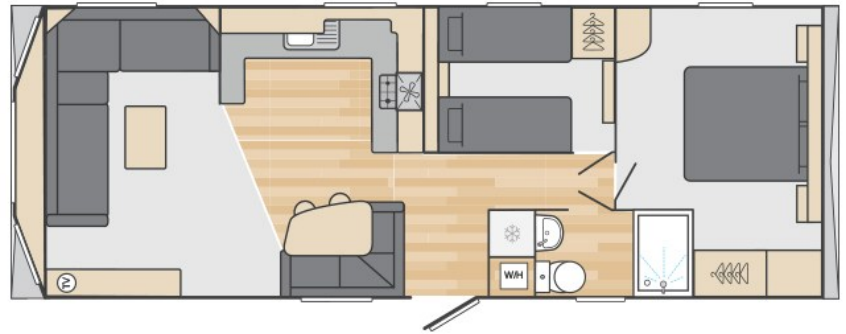

2025 Loire

SWIFT

Available at

LC

LLOYDS CARAVAN
& LODGE SALES

Lloyds Caravan & Lodge Sales,
Towyn Road, Towyn,
Conwy, LL22 9NW

01745 832 050

www.lloyds-caravans.co.uk